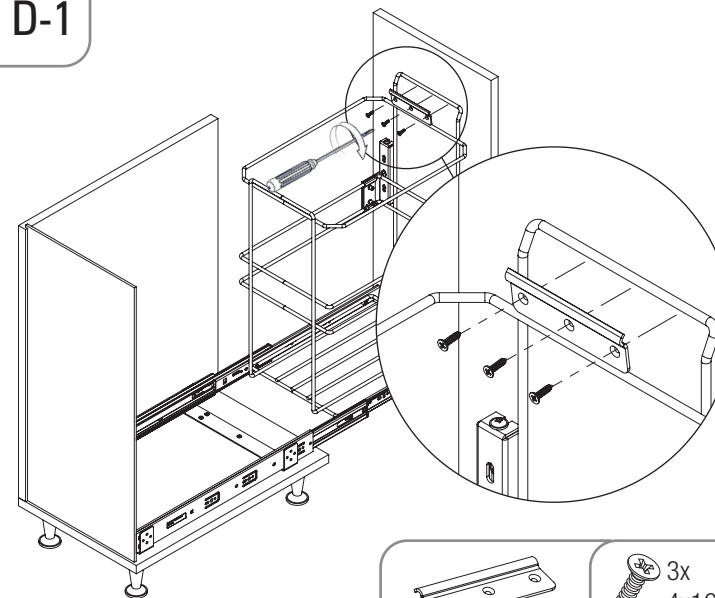

- KAPAĞA MONTE TELESKOPIK RAYLI ZEMİN BAĞLANTILI ÇÖP KOVASI MONTAJ ŞEMASI
- BOTTOM MOUNTED WASTE BIN WITH TELESCOPIC RAIL MOUNTED TO LID MOUNTING INSTRUCTIONS

C-2

 6x  
3,5x16

C-3

 2x RYSB  
M5x15

C-4

D-1

 3x  
4x16