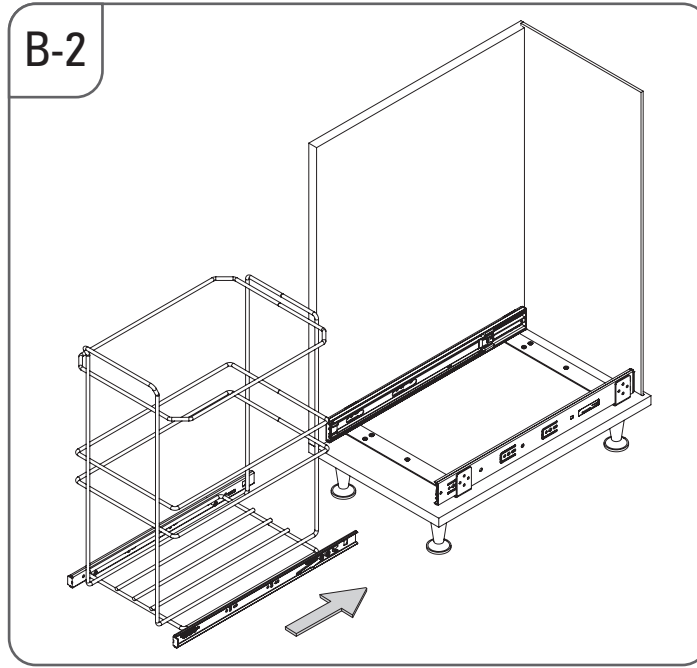

- KAPAĞA MONTE TELESKOPIK RAYLI ZEMİN BAĞLANTILI ÇÖP KOVASI MONTAJ ŞEMASI
- BOTTOM MOUNTED WASTE BIN WITH TELESCOPIC RAIL MOUNTED TO LID MOUNTING INSTRUCTIONS

C-2

 6x  
3,5x16

C-3

 2x RYSB  
M5x15

C-4

D-1

 3x  
4x16