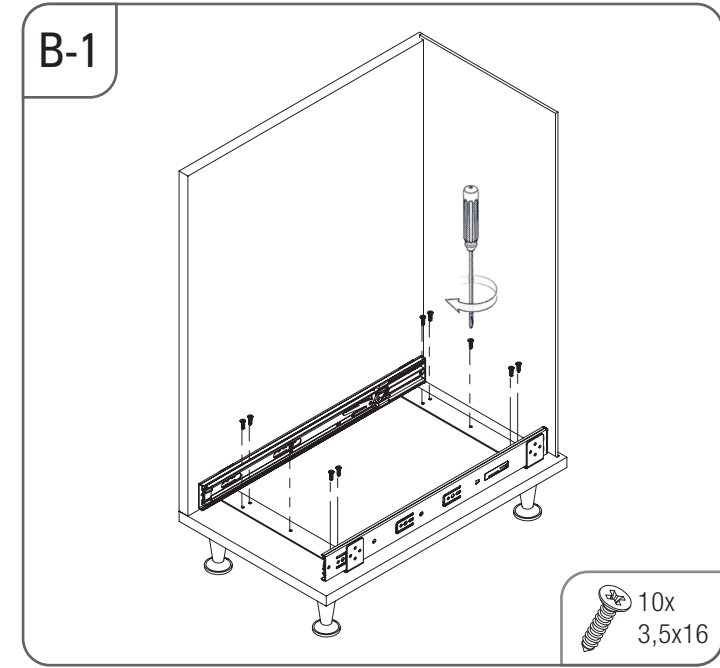

- KAPAĞA MONTE TELESKOPIK RAYLI ZEMİN BAĞLANTILI ÇÖP KOVASI MONTAJ ŞEMASI
- BOTTOM MOUNTED WASTE BIN WITH TELESCOPIC RAIL MOUNTED TO LID MOUNTING INSTRUCTIONS

C-2

 6x  
3,5x16

C-3

 2x RYSB  
M5x15

C-4

D-1

 3x  
4x16