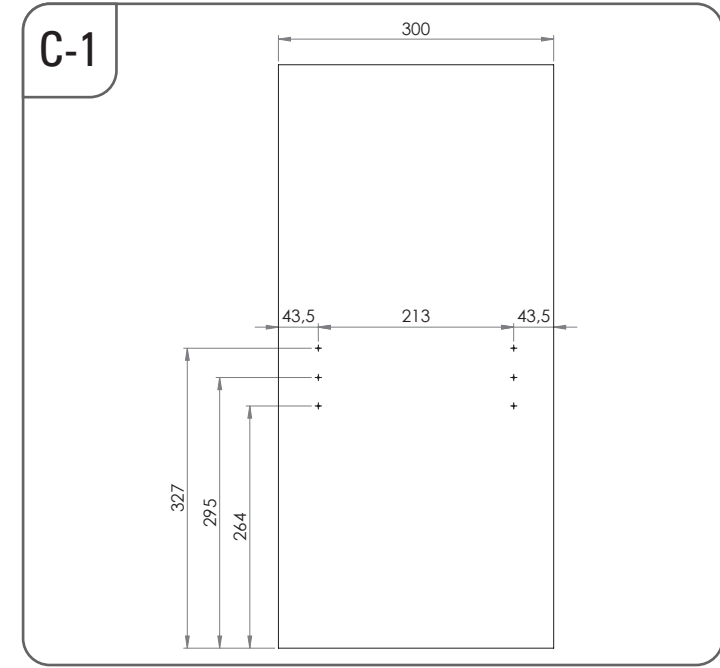

- KAPAĞA MONTE TELESKOPIK RAYLI ZEMİN BAĞLANTILI ÇÖP KOVASI MONTAJ ŞEMASI
- BOTTOM MOUNTED WASTE BIN WITH TELESCOPIC RAIL MOUNTED TO LID MOUNTING INSTRUCTIONS

C-2

 6x  
3,5x16

C-3

 2x RYSB  
M5x15

C-4

D-1

 3x  
4x16