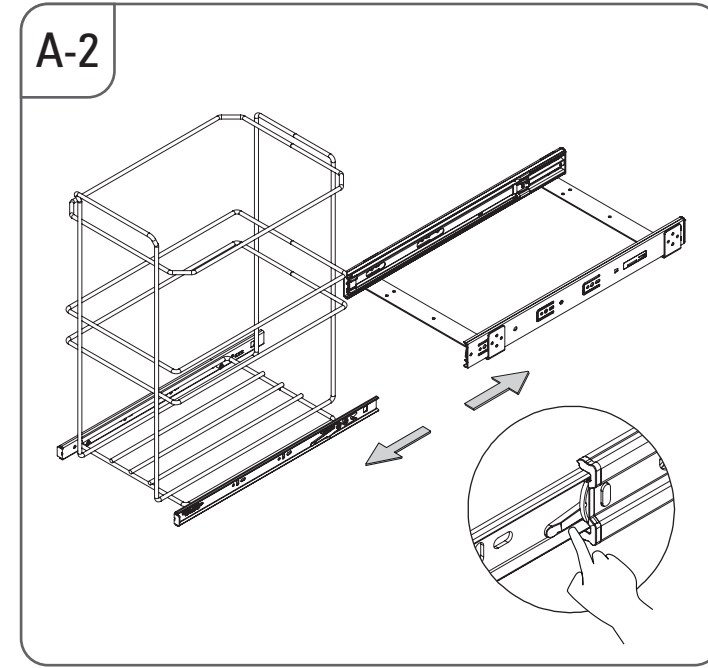

- KAPAĞA MONTE TELESKOPIK RAYLI ZEMİN BAĞLANTILI ÇÖP KOVASI MONTAJ ŞEMASI
- BOTTOM MOUNTED WASTE BIN WITH TELESCOPIC RAIL MOUNTED TO LID MOUNTING INSTRUCTIONS

C-2

 6x  
3,5x16

C-3

 2x RYSB  
M5x15

C-4

D-1

 3x  
4x16