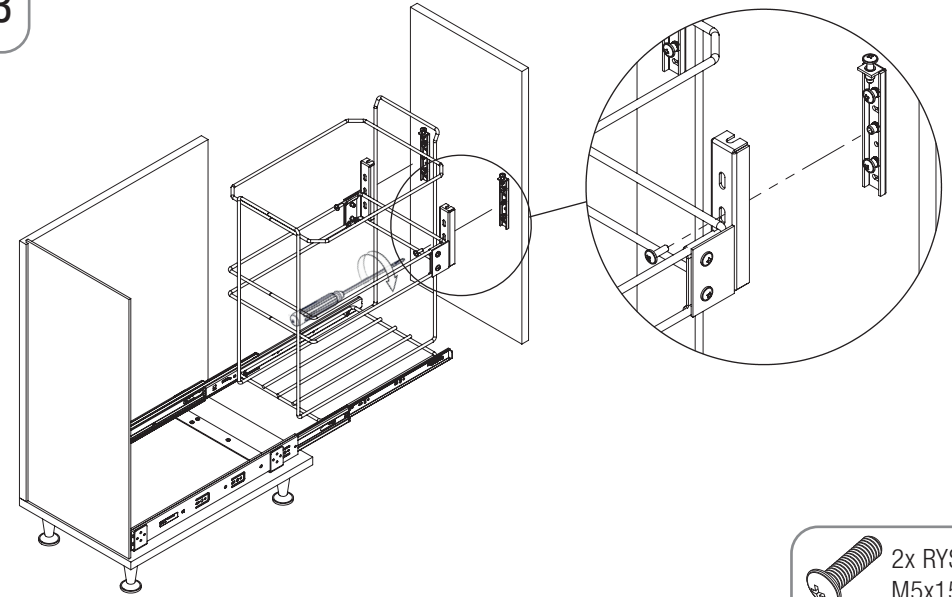

- KAPAĞA MONTE TELESKOPIK RAYLI ZEMİN BAĞLANTILI ÇÖP KOVASI MONTAJ ŞEMASI
- BOTTOM MOUNTED WASTE BIN WITH TELESCOPIC RAIL MOUNTED TO LID MOUNTING INSTRUCTIONS

C-2

 6x  
3,5x16

C-3

 2x RYSB  
M5x15

C-4

D-1

 3x  
4x16