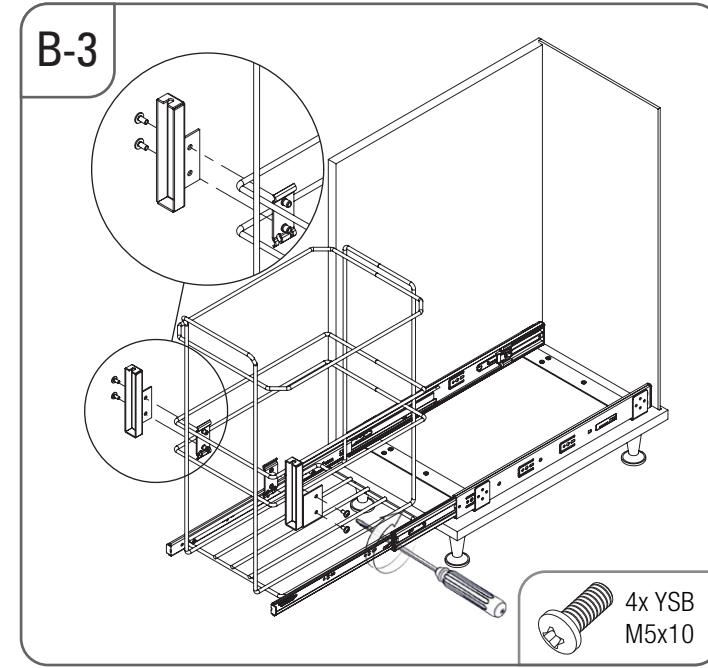

- KAPAĞA MONTE TELESKOPIK RAYLI ZEMİN BAĞLANTILI ÇÖP KOVASI MONTAJ ŞEMASI
- BOTTOM MOUNTED WASTE BIN WITH TELESCOPIC RAIL MOUNTED TO LID MOUNTING INSTRUCTIONS

C-2

 6x  
3,5x16

C-3

 2x RYSB  
M5x15

C-4

D-1

 3x  
4x16