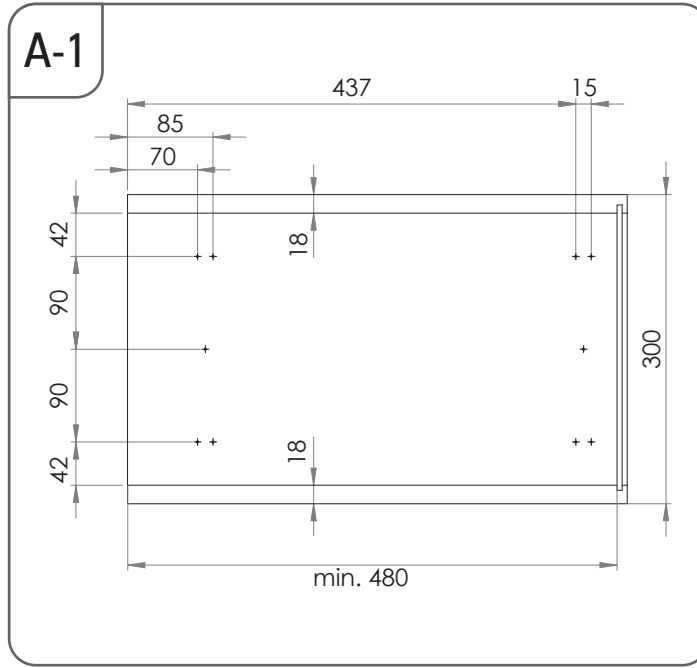

- KAPAĞA MONTE TELESKOPIK RAYLI ZEMİN BAĞLANTILI ÇÖP KOVASI MONTAJ ŞEMASI
- BOTTOM MOUNTED WASTE BIN WITH TELESCOPIC RAIL MOUNTED TO LID MOUNTING INSTRUCTIONS

C-2

 6x  
3,5x16

C-3

 2x RYSB  
M5x15

C-4

D-1

 3x  
4x16