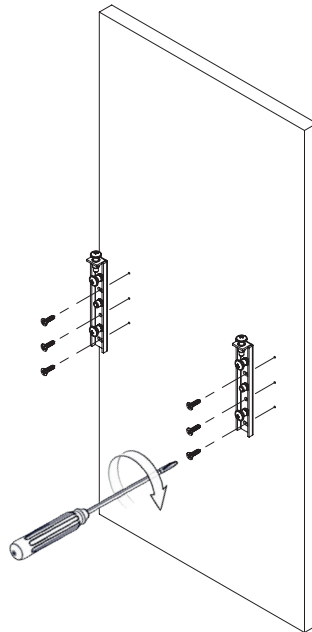

- KAPAĞA MONTE TELESKOPIK RAYLI ZEMİN BAĞLANTILI ÇÖP KOVASI MONTAJ ŞEMASI
- BOTTOM MOUNTED WASTE BIN WITH TELESCOPIC RAIL MOUNTED TO LID MOUNTING INSTRUCTIONS

C-2

 6x  
3,5x16

C-3

 2x RYSB  
M5x15

C-4

D-1

 3x  
4x16