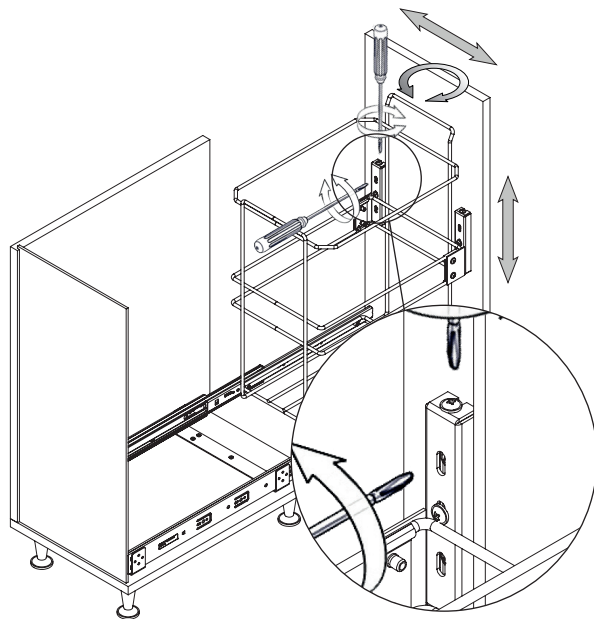

- KAPAĞA MONTE TELESKOPIK RAYLI ZEMİN BAĞLANTILI ÇÖP KOVASI MONTAJ ŞEMASI
- BOTTOM MOUNTED WASTE BIN WITH TELESCOPIC RAIL MOUNTED TO LID MOUNTING INSTRUCTIONS

C-2

 6x  
3,5x16

C-3

 2x RYSB  
M5x15

C-4

D-1

 3x  
4x16